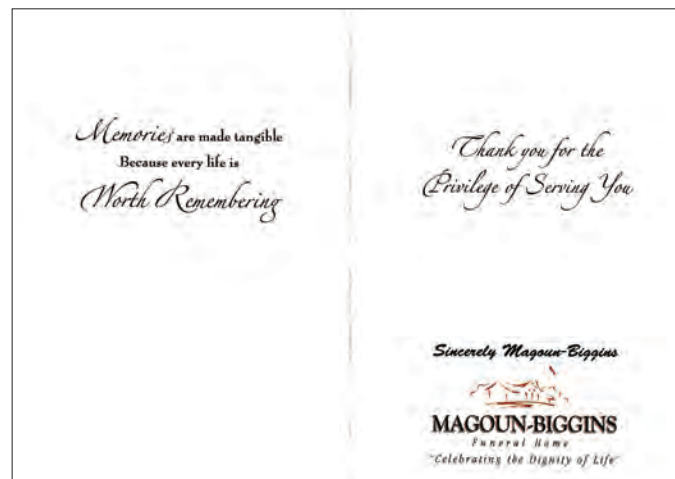

Funeral homes may also order from

The Dodge Company 800.443.6343 or call your Dodge Representative

Lapel Pins

Samples

Comfort Card Journey sample (inside)

Lapel Pin sample (back)

Lapel Pins: 2.5 x 3" linen card with lapel pin